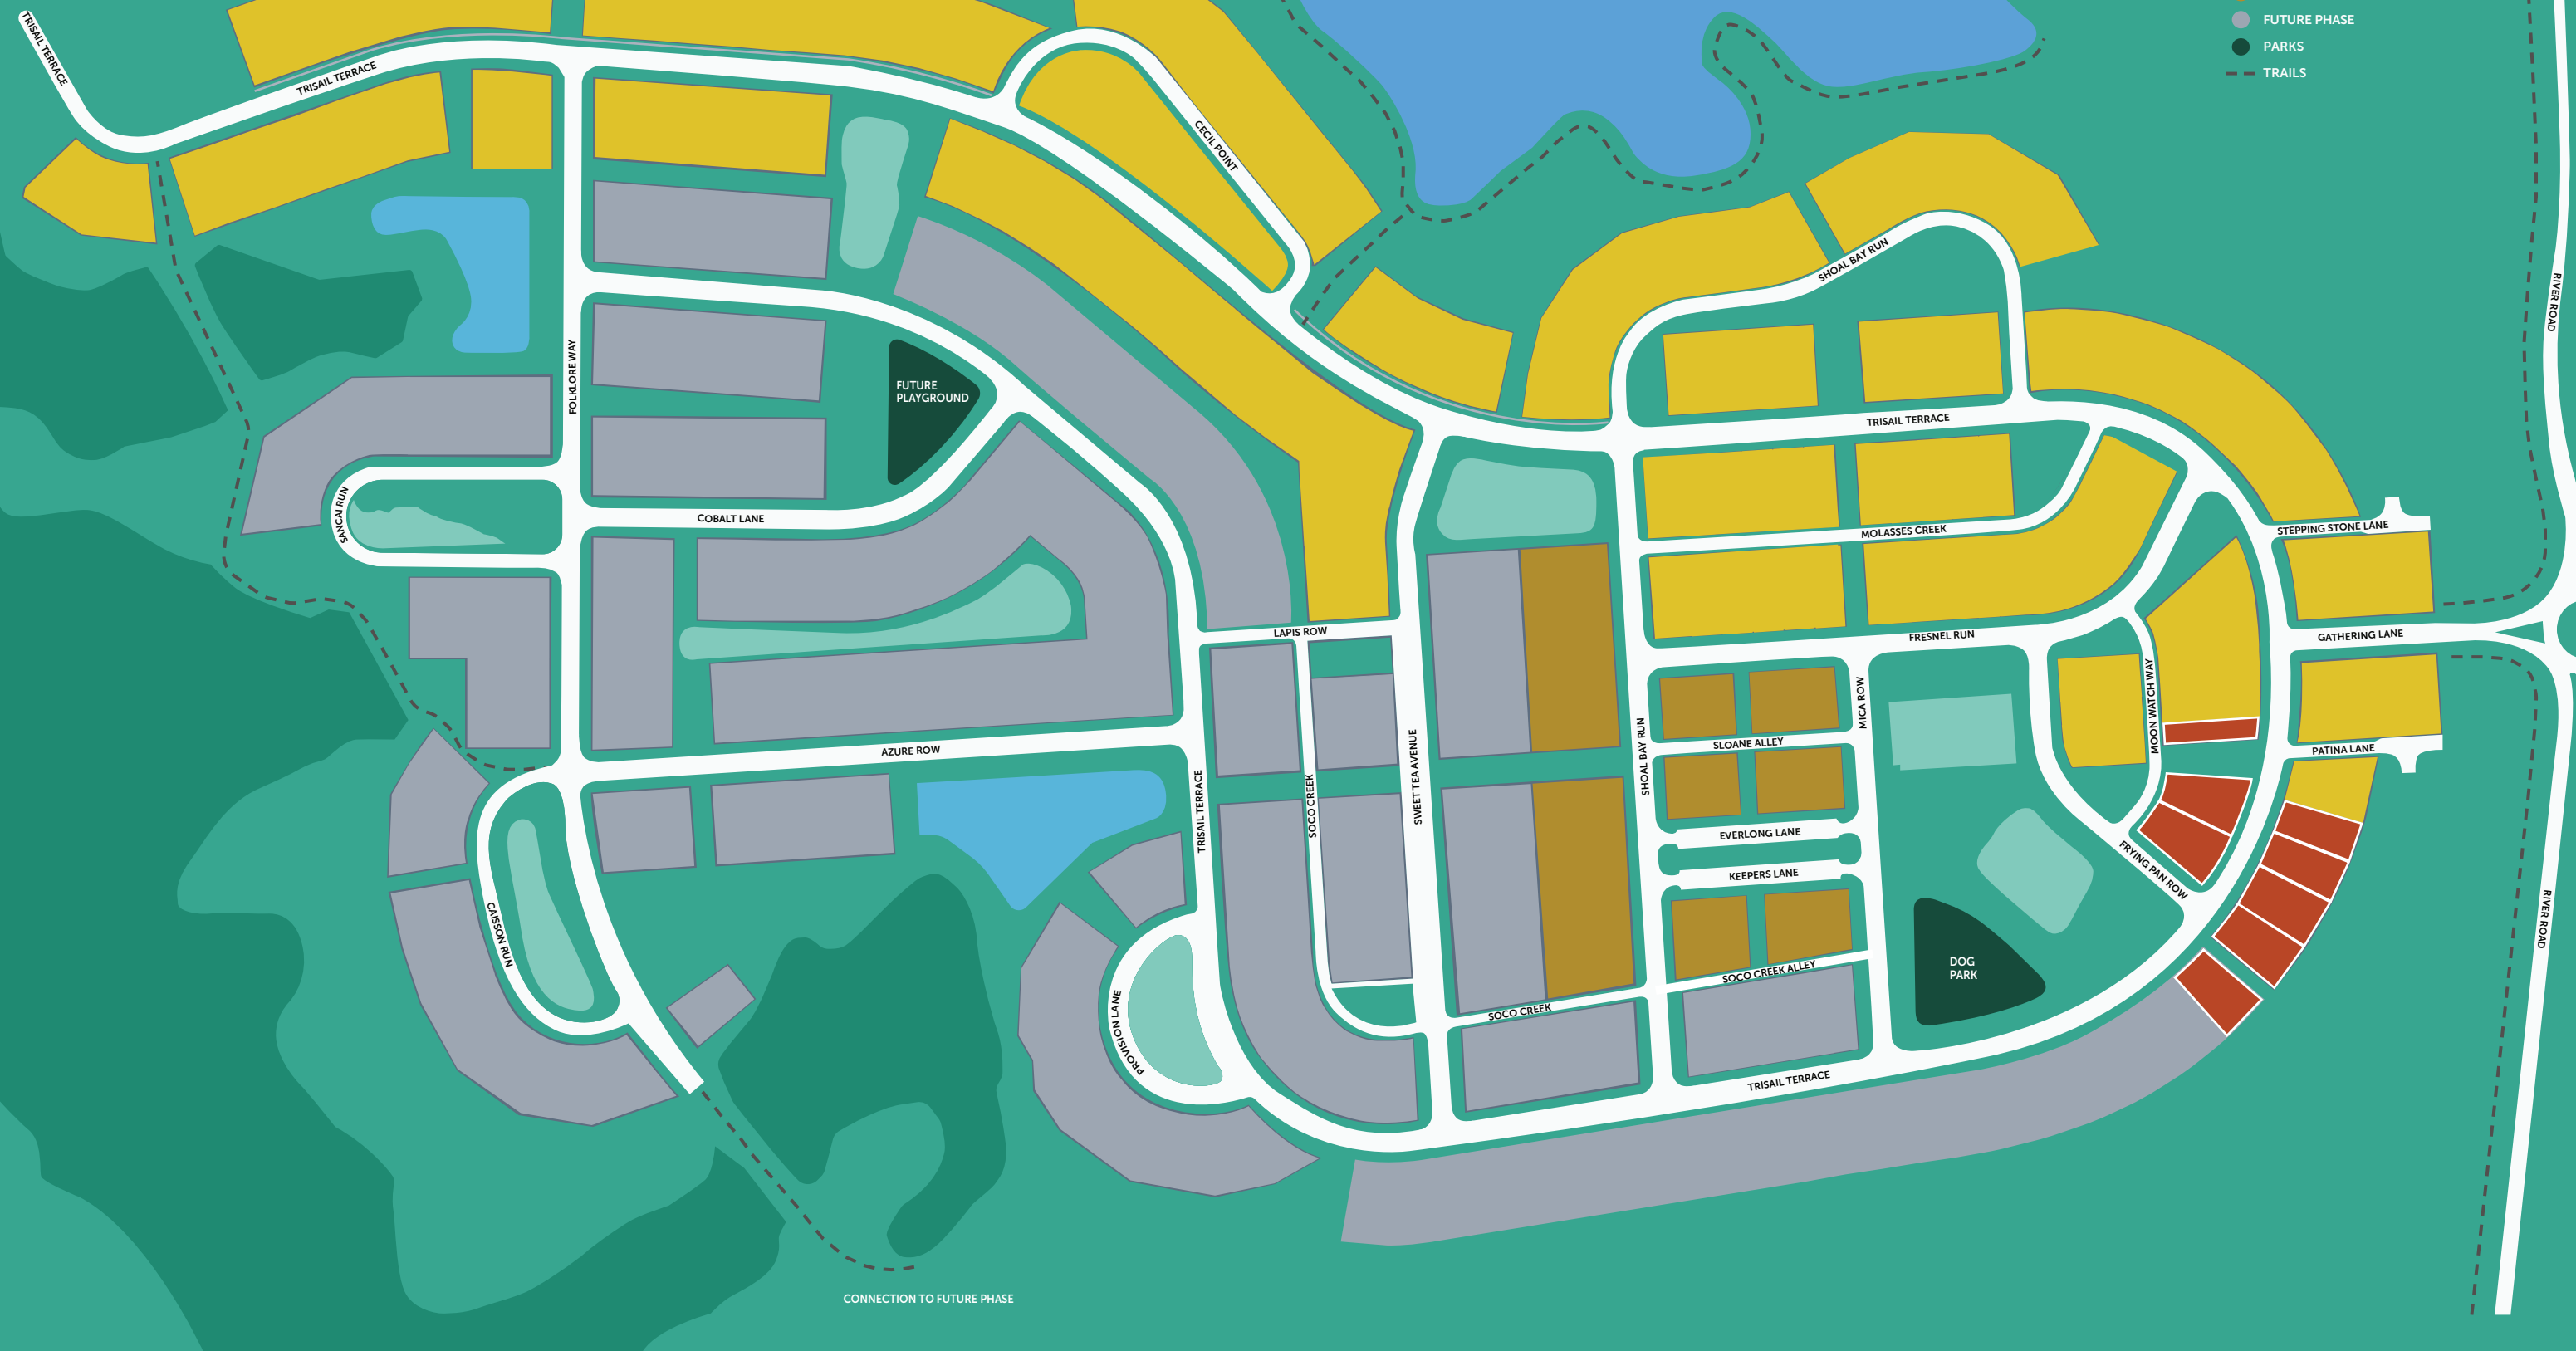

- MODEL HOMES
- SINGLE-FAMILY HOMES
- DUPLEXES & TOWNHOMES
- FUTURE PHASE
- PARKS
- TRAILS

CONNECTION TO EXISTING COMMUNITY

CONNECTION TO FUTURE PHASE

FRESNEL RUN

GATHERING LANE

MICA ROW

MOON WATCH WAY

PATINA LANE

FRYING PAN ROW

RIVER ROAD

FUTURE
DOG
PARK

1

2

3

4

5

6

7

8