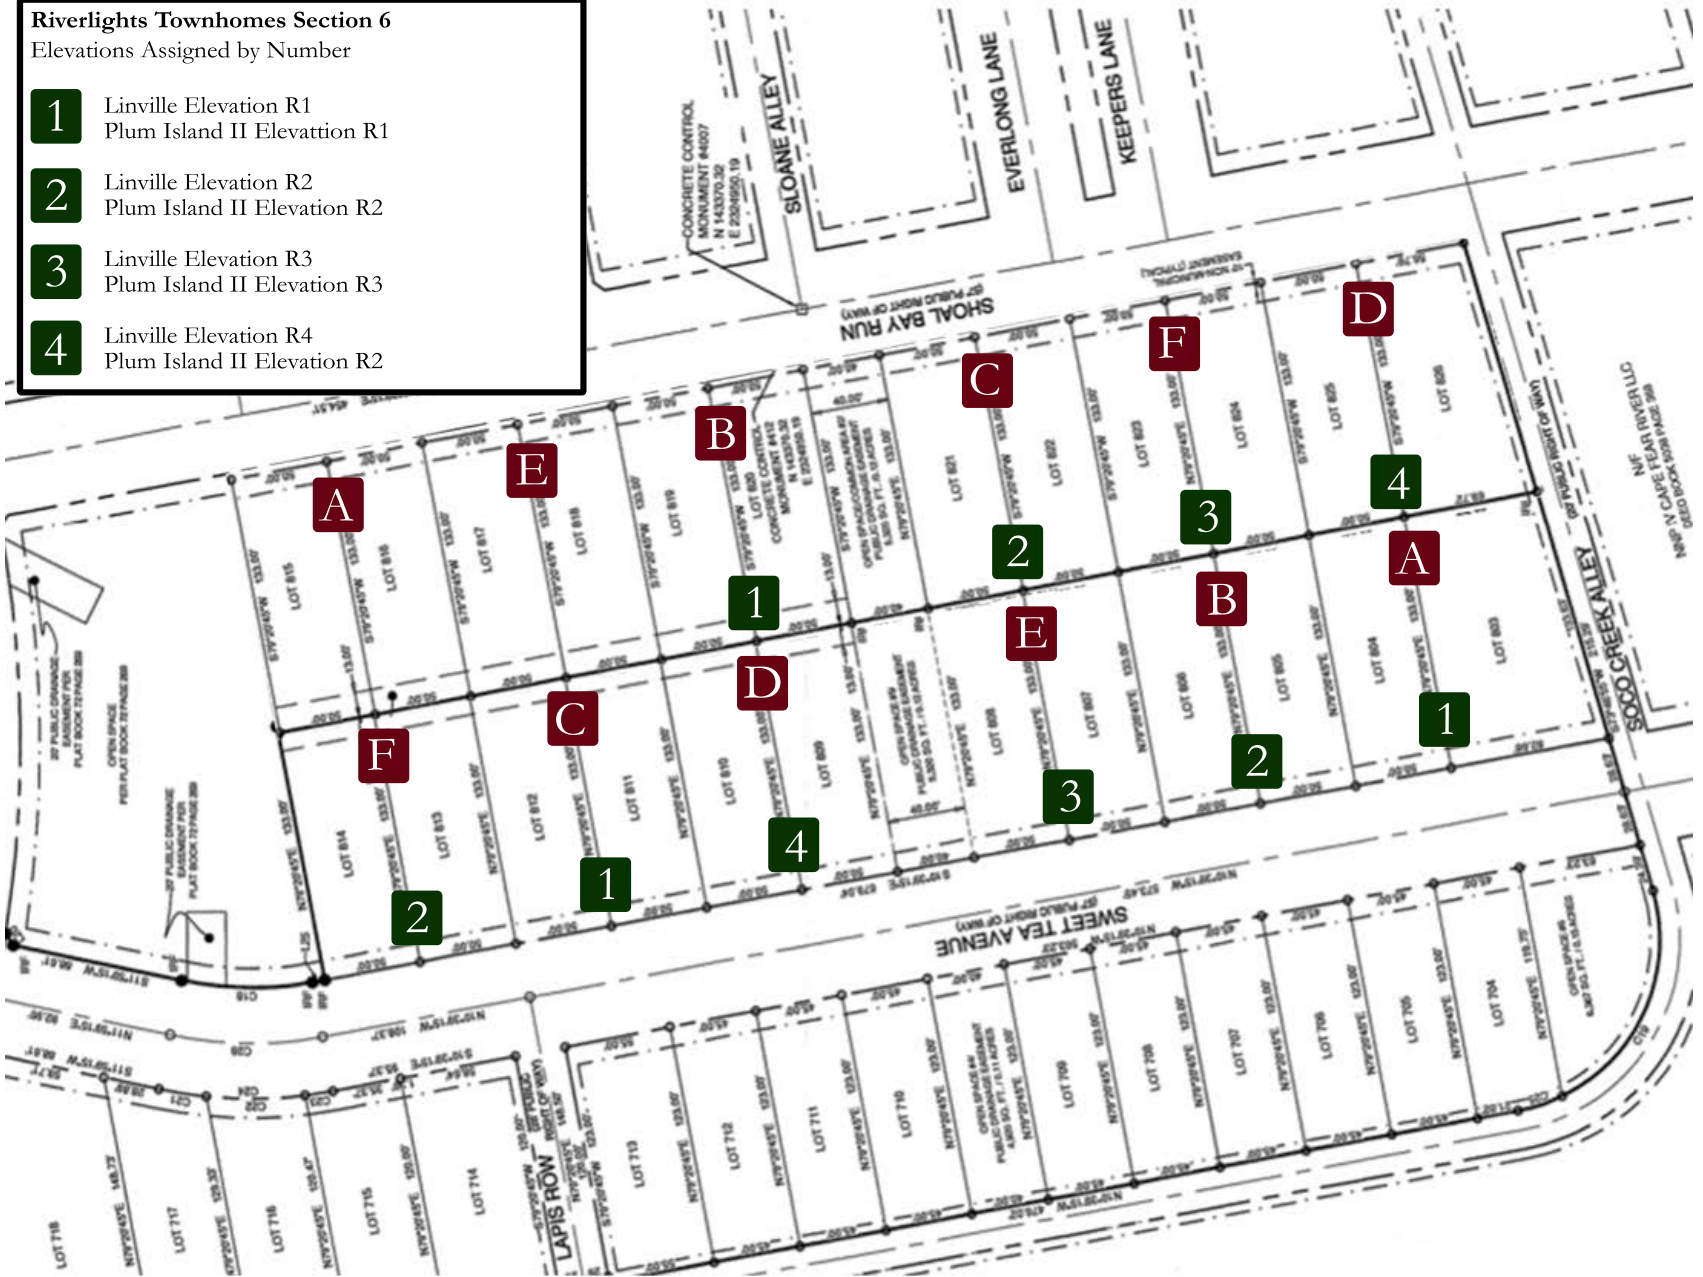

Riverlights Townhomes Section 6

Elevations Assigned by Number

- 1** Linville Elevation R1
Plum Island II Elevattion R1
- 2** Linville Elevation R2
Plum Island II Elevation R2
- 3** Linville Elevation R3
Plum Island II Elevation R3
- 4** Linville Elevation R4
Plum Island II Elevation R2